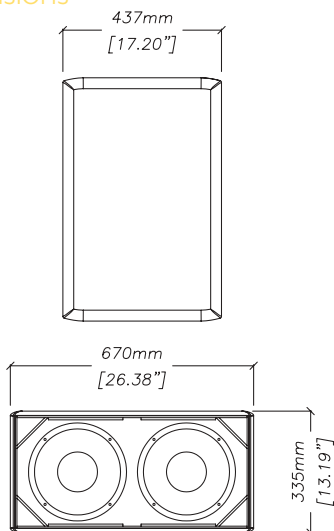

overall dimensions

AQ210

technical specifications

TYPE	Ultra-compact, dual driver, low profile, vented sub-bass
FREQUENCY RESPONSE (1)	50Hz-150Hz $\pm$ 3dB
DRIVERS	2 x 10" (250mm)/3" (75mm) voice coil LF drivers
RATED POWER (2)	600W AES, 2400W peak
RECOMMENDED AMPLIFIER	400-800W into 4 ohms
SENSITIVITY (6), (3)	98dB (open space), 104dB (half space)
MAXIMUM SPL (calculated @ 1m)	122dB continuous, 128dB peak (open space) 128dB continuous, 134dB peak (half space)
NOMINAL IMPEDANCE	4 ohms
CROSSOVER	120Hz active (via AQX controller)
ENCLOSURE	60 litre, braced 18mm MDF
FINISH	Textured light grey paint
PROTECTIVE GRILLE	Light grey perforated steel
CONNECTORS	Low profile 20 amp push-lock
FITTINGS	
OPTIONS	Passive low pass filter
DIMENSIONS	(W) 670mm x (H) 335mm x (D) 437mm (W) 26.4ins x (H) 13.2ins x (D) 17.2ins
WEIGHT	32kg (70lbs)

Century Point, Halifax Road, Cressex Business Park,
High Wycombe, Buckinghamshire HP12 3SL, England.
Telephone: +44 (0)1494 535312 Facsimile: +44 (0)1494 438669
E-mail: info@martin-audio.com
All information is Copyright © 2003 Martin Audio Ltd.

www.martin-audio.com