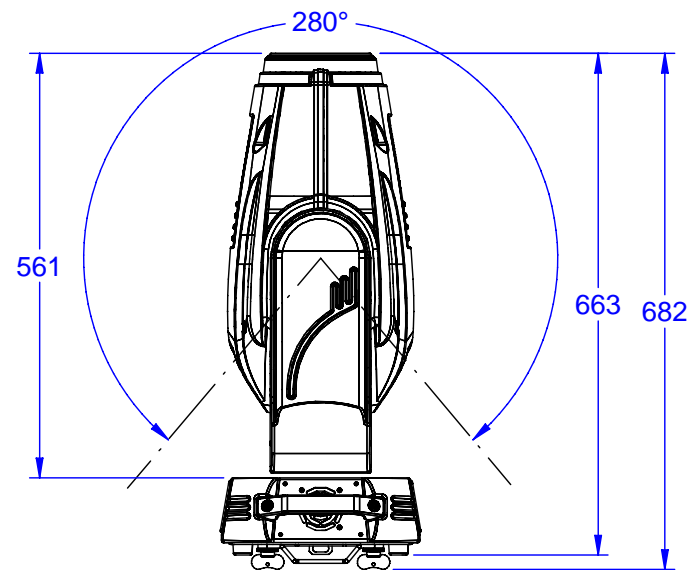

1:10

Pan movement range:540°

Tilt movement range:280°

PRODUCT: Robin 600E Spot		
TITLE: Dimensions		
DOCUMENT: All dimensions in mm.		
VERSION: 1	DATE: 25.06.2010	SHEET: 01 OF 01