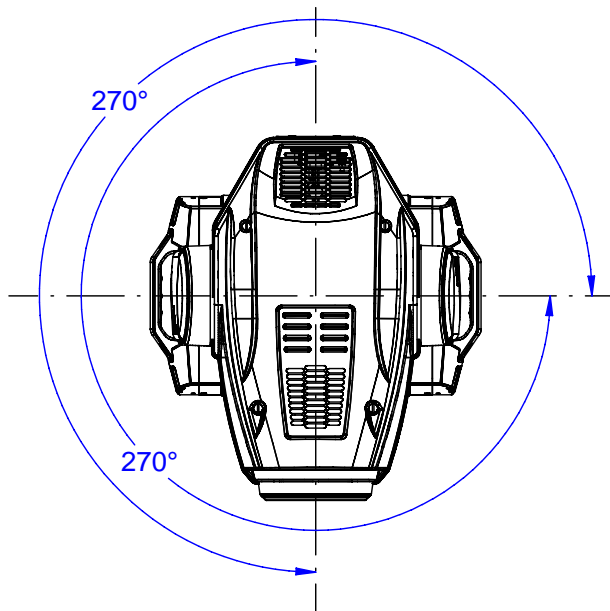

1:10

Pan movement range:540°

Tilt movement range:280°

PRODUCT: Robin 600E Spot		
TITLE: Dimensions		
DOCUMENT: All dimensions in mm.		
VERSION: 1	DATE: 25.06.2010	SHEET: 01 OF 01